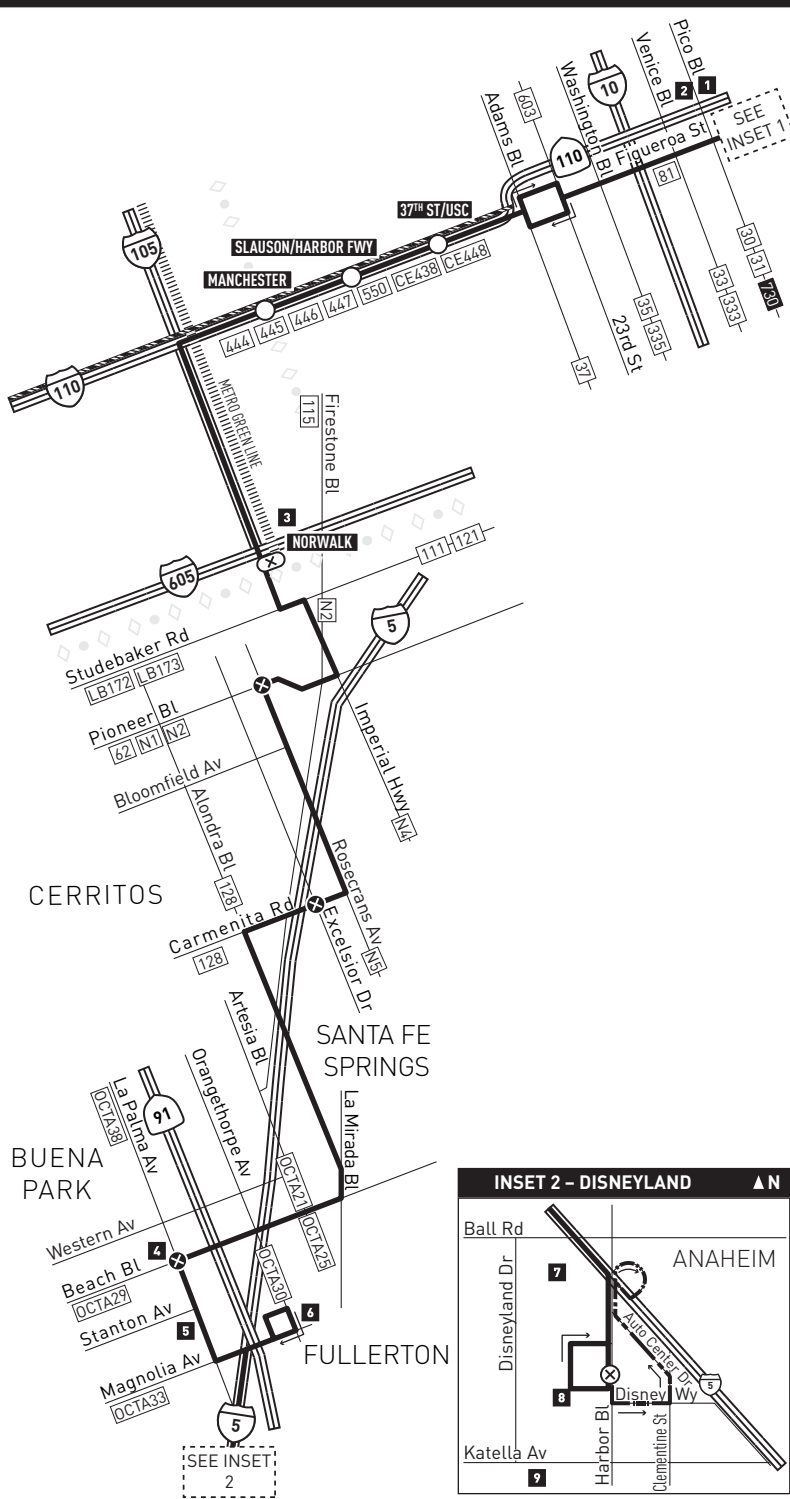

Passenger Restrictions

SOUTHBOUND	From 5th and Los Angeles to and including Adams and Flower, passengers may <i>board only</i> . From I-110/37th St Station to southeast terminals, passengers may board and alight at all designated stops.
NORTHBOUND	From Disneyland to I-110/37th St Station, passengers may board and alight at all designated stops. From Adams and HOV roadway (at Flower) to 6th and Los Angeles inclusive, passengers will be <i>discharged only</i> .

- Line 460 Route
- Harbor Transitway
- Fare Zone
- Timepoint
- Transitway Stops
- Transitway Stop and Timepoint
- Metro Rail
- Metro Rail Station
- Metro Rail Station Timepoint
- Connecting Line
- Rapid Connecting Line
- N
- M
- OCTA
- LB
- CE