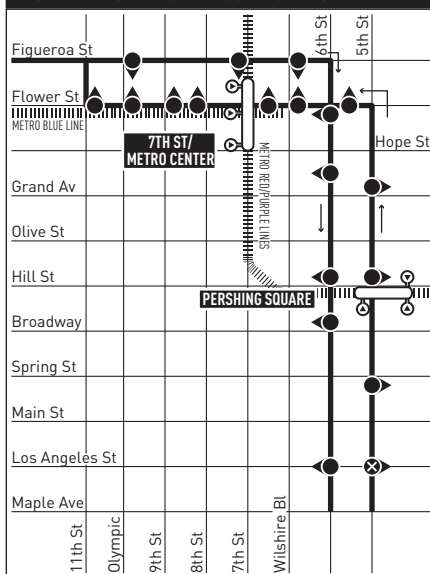

Passenger Restrictions

SOUTHBOUND	From 5th and Los Angeles to and including Adams and Flower, passengers may <i>board only</i> . From I-110/37th St Station to southeast terminals, passengers may board and alight at all designated stops.
NORTHBOUND	From Disneyland to I-110/37th St Station, passengers may board and alight at all designated stops. From Adams and HOV roadway (at Flower) to 6th and Los Angeles inclusive, passengers will be <i>discharged only</i> .

- Line 460 Route
- Harbor Transitway
- Fare Zone
- Timepoint
- Transitway Stops
- Transitway Stop and Timepoint
- Metro Rail
- Metro Rail Station
- Metro Rail Station Timepoint
- Connecting Line
- Rapid Connecting Line
- N
- M
- OCTA
- LB
- CE

INSET 1 - DOWNTOWN LOS ANGELES

- Stop
- Stop + Timepoint
- Metro Rail Station
- Metro Rail Station Entrance

INSET 2 - Disneyland

- Northbound Route
- Southbound Route

MAP NOTES

- 1 Staples Center**
- 2 Los Angeles Convention Center**
- 3 Norwalk Green Line Station**
Metro Bus Lines 111, 115, 121, 125, 270, 460, 577; N, 2, 4, 5; LB 172, 173
- 4 Knott's Berry Farm**
- 5 Buena Park Mall**
- 6 Fullerton Park/Ride Lot**
Metro Bus Line 460; OCTA 21, 24, 25, 26, 30, 33, 35, 721
- 7 Disneyland**
- 8 Disneyland Shuttle Entrance**
- 9 Anaheim Convention Center**

INSET 1 - DOWNTOWN LOS ANGELES ▶ N

INSET 2 - DISNEYLAND ▲ N